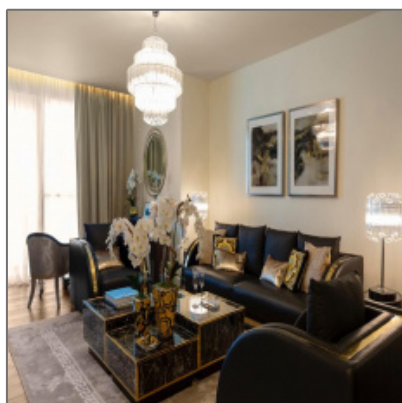

For Sale Versace Tower London

120 m² - 71 Bondway, Parry St, Vauxhall, London,
UK

Basic [Details](#)

Property Type: **Apartment**

Listing Type: **International Properties**

Listing ID: **1015**

Price: **£1,400,000**

View: **River**

Bedrooms: **2**

Bathrooms: **2**

Half Bathrooms: **1**

Square Footage: **120 m²**

Year Built: **2019**

Lot Area: **0 m²**

Features

✓ Swimming Pool: **Indoor Pool**

✓ Jacuzzi

✓ Heating System: **Central**

✓ Elevator ✓ Garden

✓ Basement ✓ View

✓ Kitchen: **Fully Equipped**

✓ Gymnasium ✓ Security

✓ Roof Deck ✓ Storage

✓ Parking: **1**

✓ Club House

✓ Kid's Play Area: **Indoor**

Appliances

Address [Map](#)