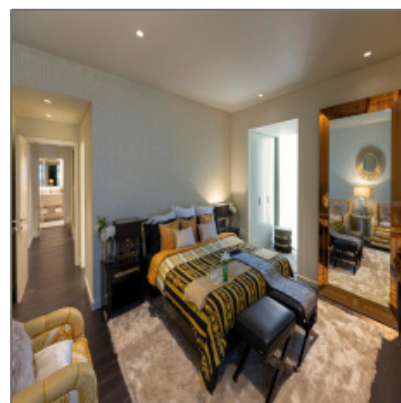

For Sale Versace Tower London

120 m² - 71 Bondway, Parry St, Vauxhall, London,
UK

Basic [Details](#)

Property Type: **Apartment**

Listing Type: **International Properties**

Listing ID: **1015**

Price: **£1,400,000**

View: **River**

Bedrooms: **2**

Bathrooms: **2**

Half Bathrooms: **1**

Square Footage: **120 m²**

Year Built: **2019**

Lot Area: **0 m²**

Features

✓ Swimming Pool: **Indoor Pool**

✓ Jacuzzi

✓ Heating System: **Central**

✓ Elevator ✓ Garden

✓ Basement ✓ View

✓ Kitchen: **Fully Equipped**

✓ Gymnasium ✓ Security

✓ Roof Deck ✓ Storage

✓ Parking: **1**

✓ Club House

✓ Kid's Play Area: **Indoor**

Appliances

Address [Map](#)