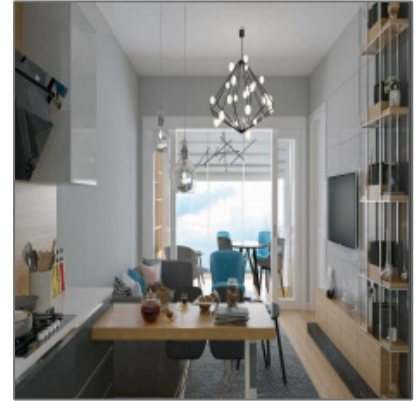

## Basic Details

Property Type:	<b>Apartment</b>
Listing Type:	<b>International Properties</b>
Listing ID:	<b>1043</b>
Price:	<b>\$120,000</b>
View:	<b>Garden</b>
Bedrooms:	<b>2</b>
Bathrooms:	<b>2</b>
Half Bathrooms:	<b>0</b>
Square Footage:	<b>130 m<sup>2</sup></b>
Year Built:	<b>2020</b>
Lot Area:	<b>0 m<sup>2</sup></b>